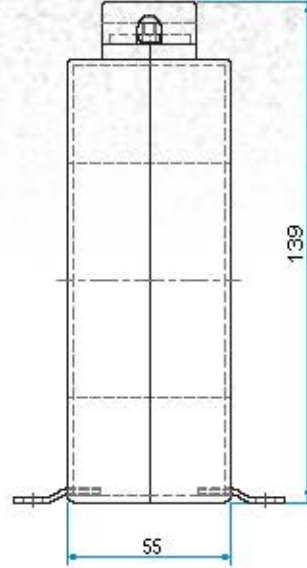

LVK-65

TECHNICAL DATA			
Sr. No.	Ratio	Class	VA
1.		0.5	5
2.		0.5	5
3.		0.5	10
4.		0.5	10

**Product Code
LVK-65**

Sealing Arrangement

LVK-35

TECHNICAL DATA			
Sr. No.	Ratio	Class	VA
1.		0.5	5
2.		0.5	5
3.		0.5	10
4.		0.5	10

**Product Code
LVK-30**

Sealing Arrangement